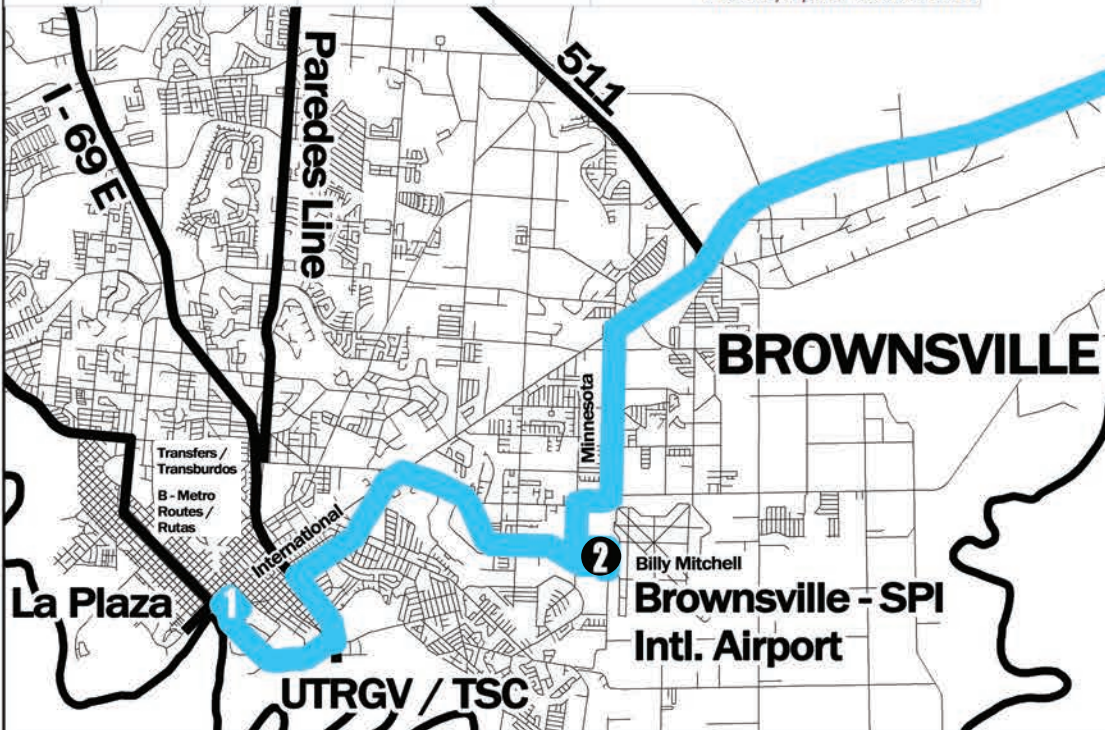

Es GRATIS viajar en la ruta 50 / Blue Line para todos los pasajeros.

Route 50 / Blue Line

Monday through Saturday Schedule
Horario de Lunes a Sábado

Outbound/Salida					Inbound/Retorno				
La Plaza at Brownsville	Brownsville Airport	AMFELS at Port of Brownsville	Port Isabel	Laguna Vista - City Hall	Laguna Vista - City Hall	Port Isabel	AMFELS at Port of Brownsville	Brownsville Airport	La Plaza at Brownsville
1	2	3	4	5	5	4	3	2	1
6:00	6:20	6:40	6:55	7:10	7:15	7:30	7:45	8:05	8:25
---	5:45	5:52	6:00	6:10	6:15	6:30	6:45	7:05	7:25
7:30	7:50	8:10	8:25	8:40	8:45	9:00	9:15	9:35	9:55
8:30	8:50	9:10	9:25	9:40	9:45	10:00	10:15	10:35	10:55
10:00	10:20	10:40	10:55	11:10	11:15	11:30	11:45	12:05	12:25
12:00	12:20	12:40	12:55	1:10	1:15	1:30	1:45	2:05	2:25
1:30	1:50	2:20	2:25	2:40	2:45	3:00	3:15	3:35	3:55
2:30	2:50	3:10	3:25	3:40	3:45	4:00	4:15	4:35	4:55
4:00	4:20	4:40	4:55	5:10	5:15	5:30	5:45	6:05	6:25
5:00	5:20	5:40	5:55	6:10	6:15	6:30	6:45	7:05	7:25
6:30	6:50	7:10	7:25	7:40	7:45	8:00	8:15	8:35	---

Effective/A partir de 01.02.2019

Outbound/Salida			Inbound/Retorno		
La Plaza at Brownsville	Brownsville Airport	Port Isabel	Port Isabel	Brownsville Airport	La Plaza at Brownsville
1	2	4	4	2	1
6:00	-	6:40	6:50	7:15	7:25
7:35	7:55	8:20	8:20	-	8:55
9:00	9:20	9:45	9:50	-	10:25
10:30	10:50	11:15	11:20	-	11:55
12:05	12:25	12:50	12:55	-	1:30
1:40	-	2:15	2:20	2:45	3:00
3:10	-	3:45	3:50	-	4:25
4:40	-	5:15	5:20	5:40	6:05
6:10	6:30	6:45	6:50	7:10	7:25